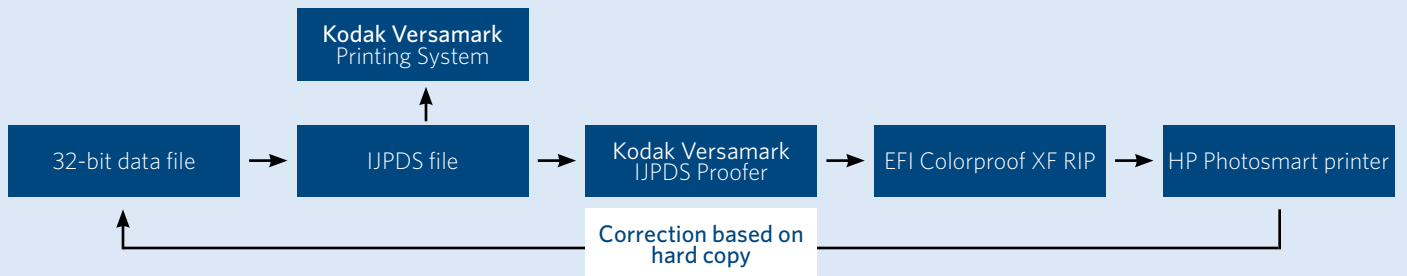

Versamark CS400 and CS410 System Controller hard proof workflow