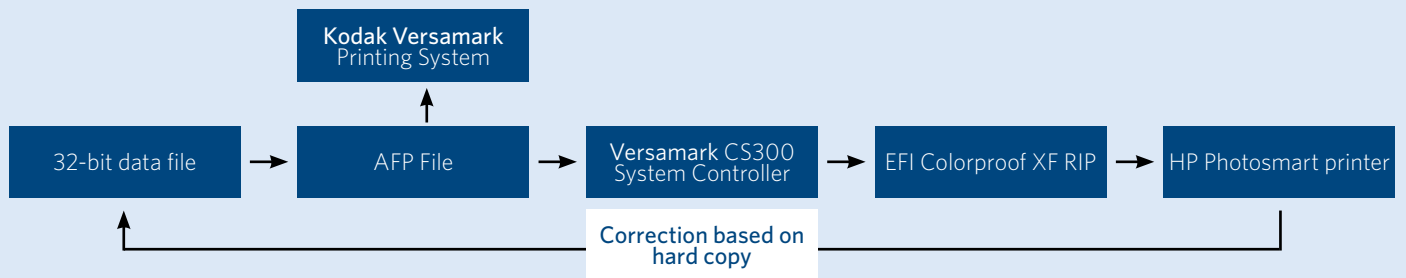

Kodak Versamark Color Proofer specifications

Hardware components

- DELL PC - **Windows** XP Pro OS
- **NEC** MultiSync LCD monitor
- X-Rite Eye-One spectrophotometer
- X-Rite iO automated scanning table
- HP Photosmart printer
- PANTONE six-set color guides
- For IPDS workflows (all above plus):
  - Dell Server - Windows Server 2003, 23 GB RAM
  - Second NEC LCD Monitor and KVM Switch

Software components

- X-Rite MonacoPROFILER
- **Adobe** Creative Suite
- EFI Colorproof XF
- Enfocus Pitstop Professional
- For IJPDS workflows - Uses **Kodak Versamark** PDF Transform Software and IJPDS Proofer Software
- For IPDS workflows - Uses the same image rendering software from the **Kodak Versamark** CS300 System Controller

Versamark CS300 System Controller hard proof workflow